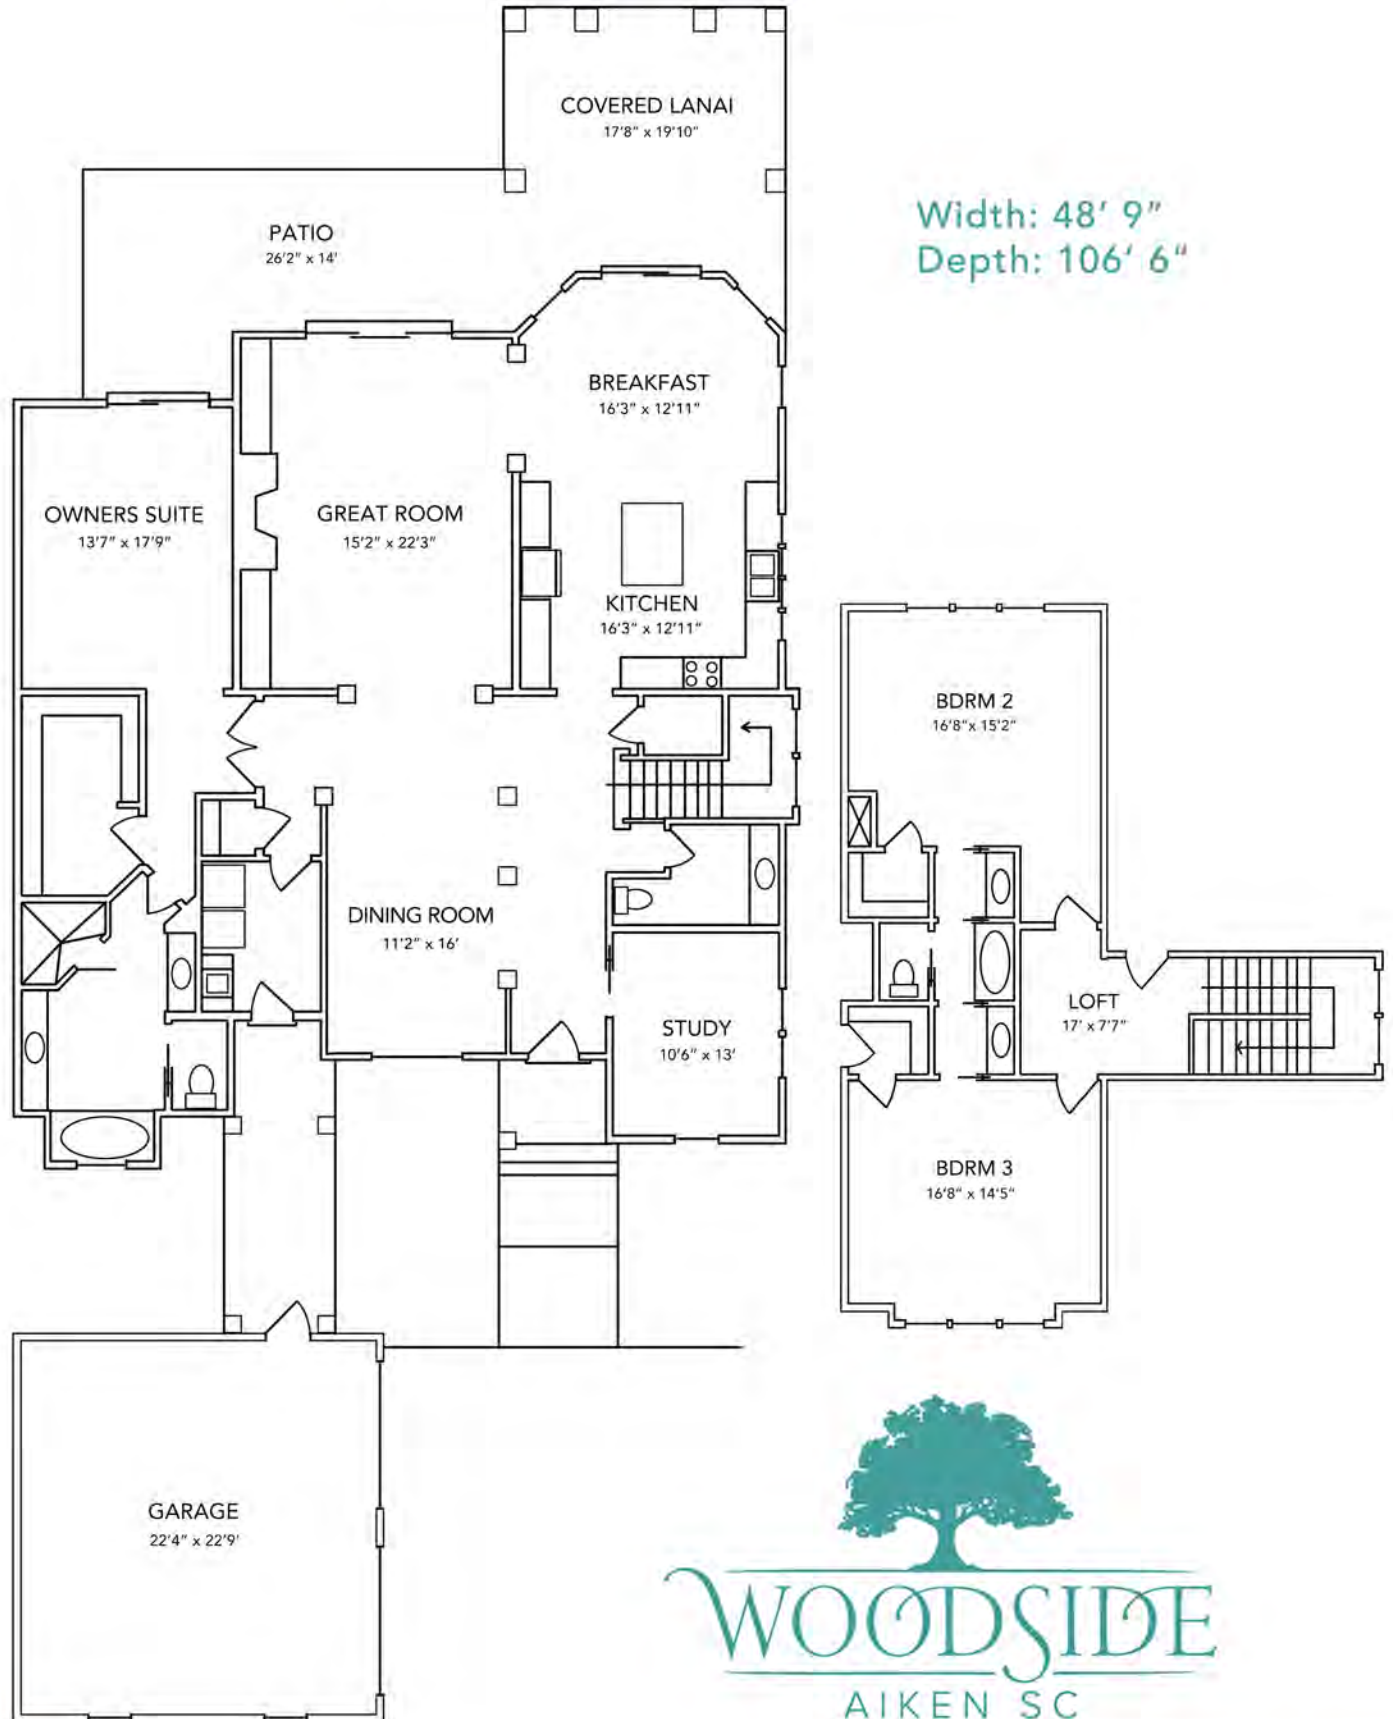

THE ST. REGIS

from the Highlands Collection

3 bedrooms, 2.5 Baths - 3,198 base square feet

The St. Regis plan

Designed for elegance and comfort with a spacious Great Room with focal fireplace as well as a covered Lanai and open Patio for enjoying the South Carolina weather.

Magnificent Owners Suite has its own formal entry, oversized walk-in closet, dual vanities, large shower, and soaking tub.

Second level is perfect for guests with two Bedrooms a full Bath.

Energy Star[®] stainless steel appliances and wood clad Low-E windows are some of the many energy efficient features of this home.

For more information, please call 800.648.3052 or visit us at www.woodsidecommunities.com

THE ST. REGIS

Width: 48' 9"
Depth: 106' 6"

WOODSIDE
AIKEN SC

F062524

Measurements are subject to change

For more information, please call 800.648.3052 or visit us at www.woodsidecommunities.com