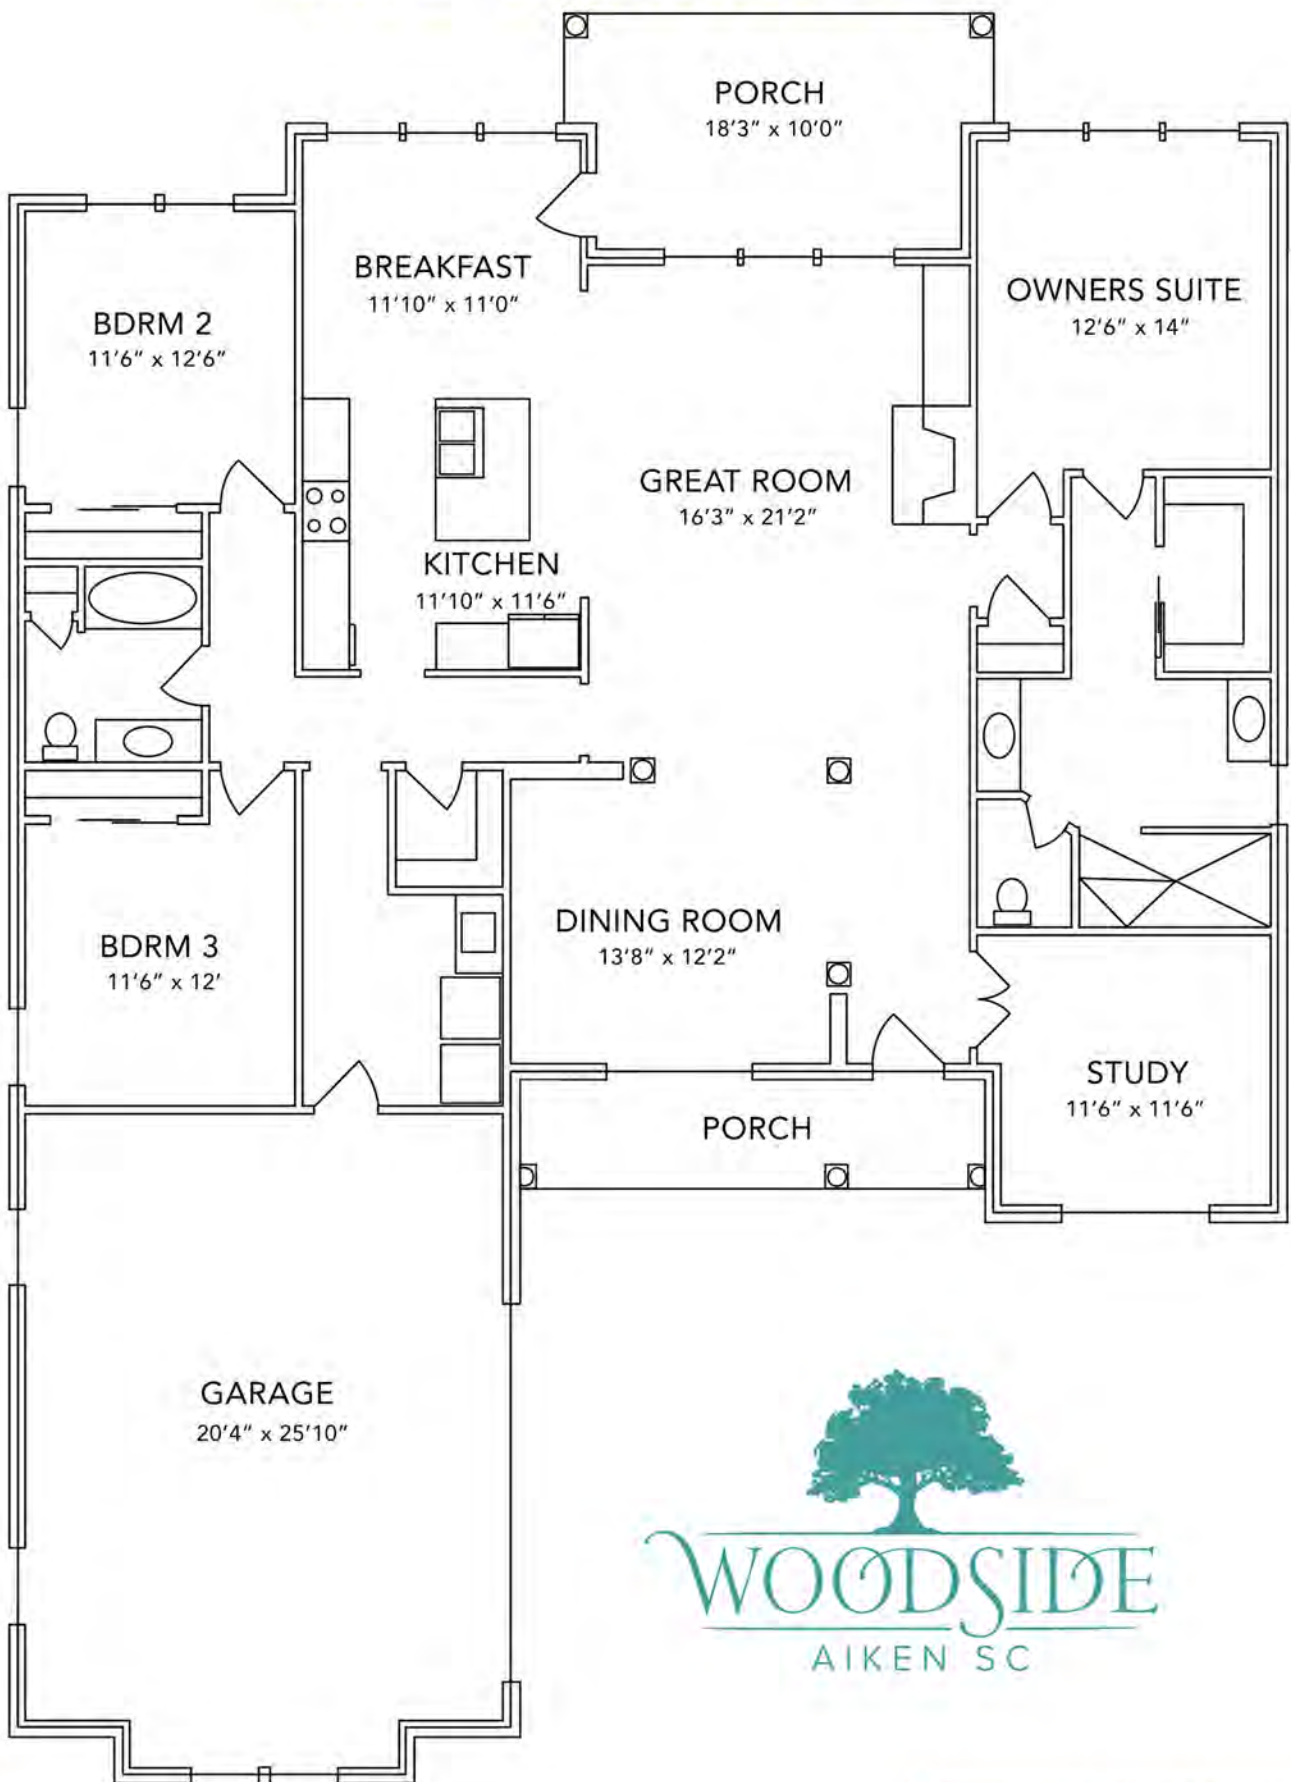

THE BERKELEY

F062524

Measurements are subject to change

For more information, please call 800.648.3052 or visit us at www.woodsidecommunities.com