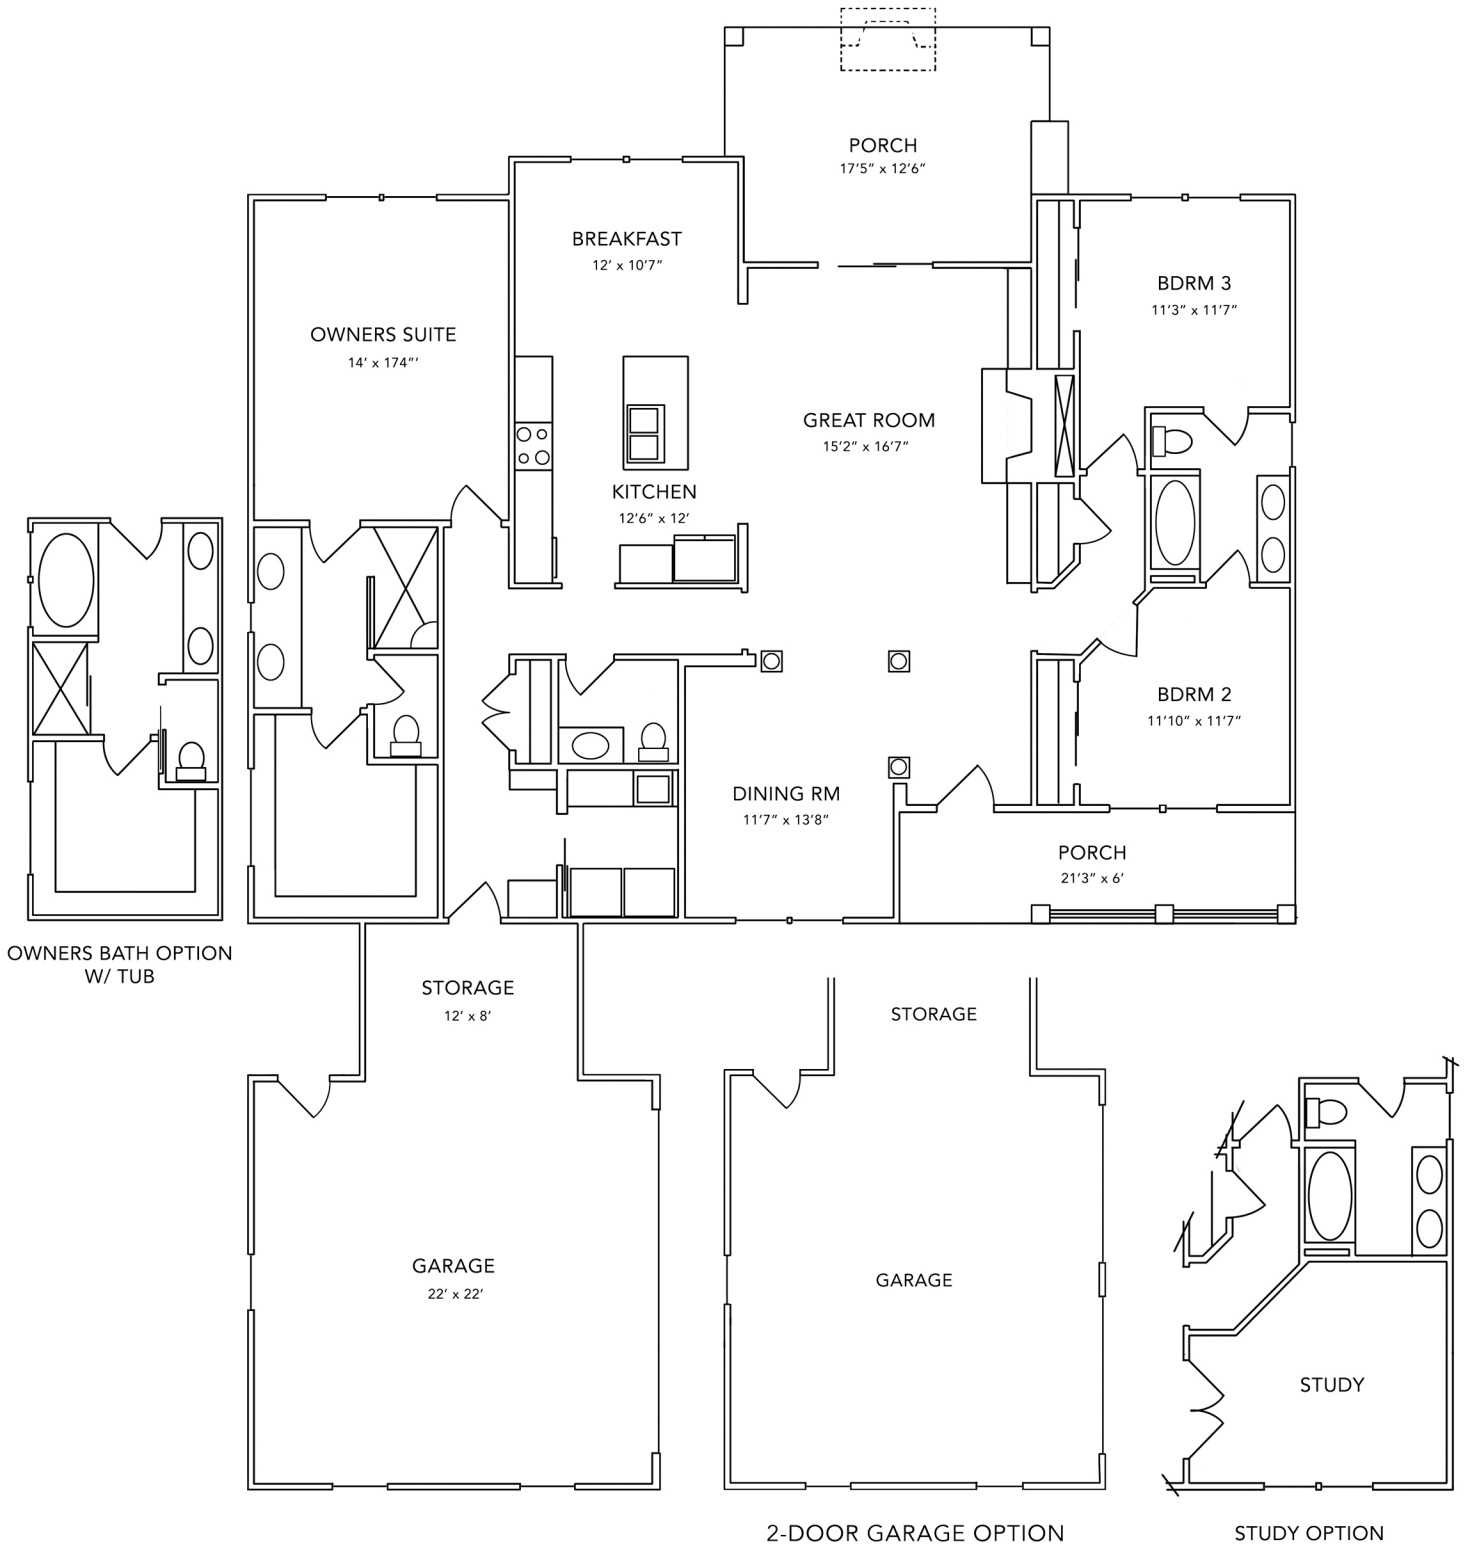

Alexander II

F12924

Measurements are subject to change

Contact us today to schedule a visit:
Call 803.643.4653 or visit www.woodsidecommunities.com